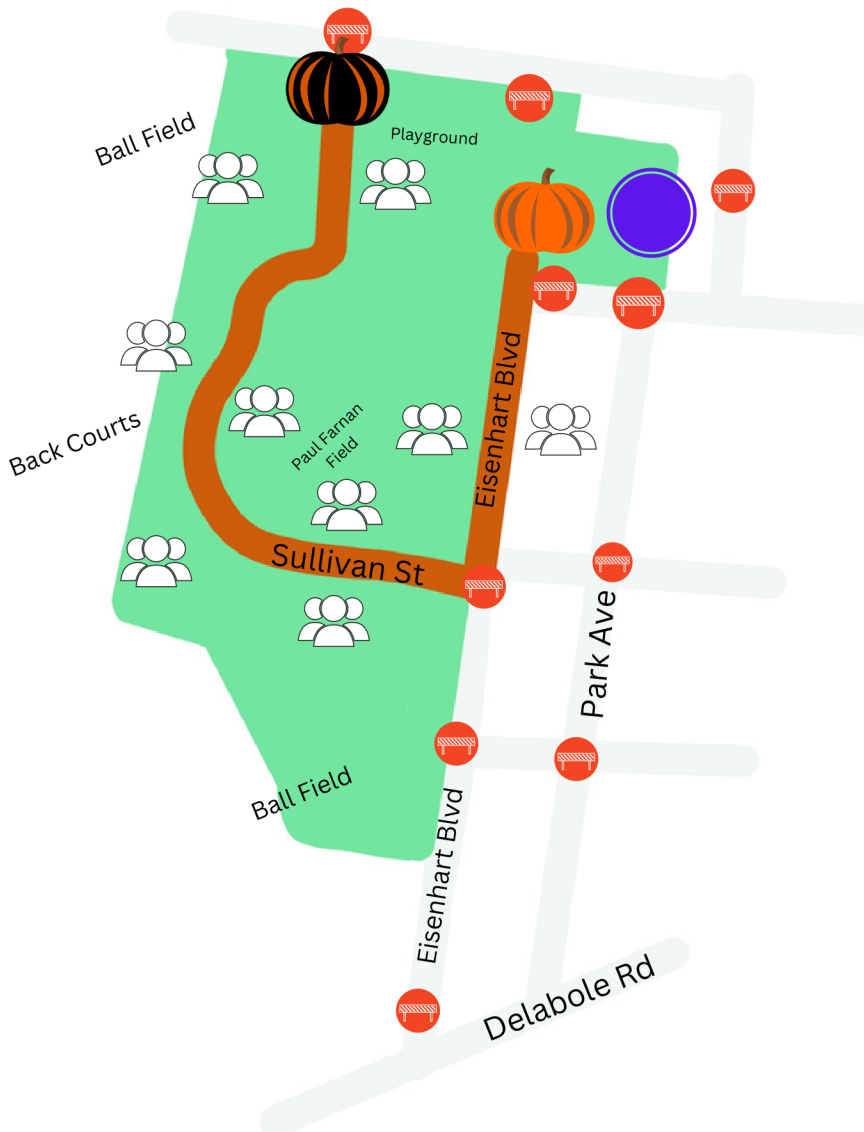

HALLOWEEN PARADE ROUTE

Thursday October 20th, 2022 | 7pm

Bangor Memorial Park | 90 Eisenhart Blvd. Bangor PA

Map Key:

-  Beginning of Parade Route
-  End of Parade Route
-  Road Closures/Barricades
-  Some suggested viewing areas
-  Participant Staging Area
-  Parade Route

Please Note: There will be no parking at the park prior to, and during the parade.

The parade will make it's way from from Eisenhart and Broadway and proceed to Sullivan St. It will follow Sullivan through the park, ending at the 512/Market St Entrance.

Scan this code for up to date event info

Viewing areas will be the entire route along Sullivan St. and Eisenhart Blvd.